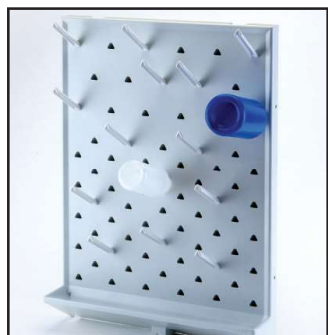

LMB-BU410 LMB-BU425 LMB-BU430

LMB-BU450 LMB-BU455 LMB-BU465

LMB-BU400 LMB-BU435

LMB-0060C LMB-0130C

LSR-WRP001P

## Brushes

Brand	Reference	Head Size/Length (mm)	Std/Pack
<b><u>Bottles, Brush, Nylon</u></b>			
Cope	LMB-BU410-17	45 x 65 / 300	10
Cope	LMB-BU410-27	50 x 75 / 350	10
Cope	LMB-BU410-37	65 x 100 / 400	10
Cope	LMB-BU410-47	75 x 150 / 460	10
<b><u>Burette, Brush, Bristle</u></b>			
Cope	LMB-BU425-12	13 x 500 (10ml)	10
Cope	LMB-BU425-17	16 x 600 (25ml)	10
Cope	LMB-BU425-22	19 x 750 (50ml)	10
Cope	LMB-BU425-27	25 x 900 (100ml)	10
<b><u>Cylinder, Brush, Nylon fan shaped</u></b>			
Cope	LMB-BU430-12	65 x 120 / 650	10
Cope	LMB-BU430-17	75 x 140 / 650	10
<b><u>Test-tube, Brush, Nylon</u></b>			
Cope	LMB-BU450-17	10-12mm tubes	10
Cope	LMB-BU450-27	16-25mm tubes	10
<b><u>Test-tube, Brush, Nylon with cotton tip</u></b>			
Cope	LMB-BU455-17	12-16mm tubes	10
Cope	LMB-BU455-27	19-25mm tubes	10
<b><u>Pipette, Brush, Nylon 70mm long set in the centre of wire handle</u></b>			
Cope	LMB-BU465-12	3 x 400	10
Cope	LMB-BU465-17	6 x 400	10
Cope	LMB-BU465-22	12 x 600	10
<b><u>Beaker, Brush, Wooden handle</u></b>			
Cope	LMB-BU400-12	74 x 150 x 400	10
<b><u>Flask, Brush, Rubber cover stem on wooden handle</u></b>			
Cope	LMB-BU435-12	50 x 100 x 380	10

## Brushes Universal

- Made of soft high foam, special formula composition does not absorb water and become soggy, limp and dead. Made in USA.

Brand	Reference	Description
<b><u>Clearance Items</u></b> (while stocks last)		
Brushtech	LMB-0060C	For Beaker, Bottle Etc
Brushtech	LMB-0130C	For Cylinder 18" Long

## Draining Rack

- For bench top or wall mounting, draining pan and backboard.

Brand	Reference	Size (mm)	Type	Std/Pack
Ross	LSR-DRS	645 x 470	72 Pegs	5
Azlon	LSR-WRP001P	650 x 450	72 Pegs	5